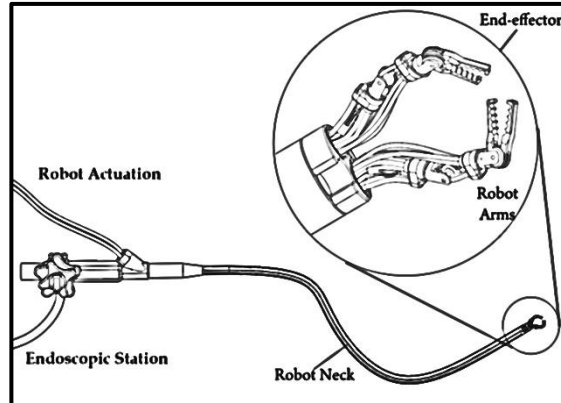

Medical Engineering Seminar
Robots with a Gentle Touch

Speaker: Dr. Zheng WANG

Date

Monday, Oct 20, 2014

Time

5:45 pm – 7:00 pm
Refreshments will be served

Venue

Chow Yei Ching Building
Room 603

§~~~~~§§~~~~~§
Robots have never been closer to us. Nowadays, wearable assistive devices and surgical robots are in widespread clinical use. In this talk, Dr. Wang will tell us about the essentials of medical robot design. Recent advances in soft robotics will also be highlighted.

§~~~~~§§~~~~~§

ABOUT THE SPEAKER

Dr. Zheng WANG is an Assistant Professor in the Dept. of Mechanical Engineering at HKU. His research interest covers several areas in medical robotics, from surgical devices to wearable assistive devices. Dr. Wang holds a first degree from Tsinghua University, MS from Imperial College, and PhD from TU Munich. He also did postdoctoral training at Nanyang Technical University and Harvard University.

Organizer & Host: Dr. Alfred Yu (alfred.yu@hku.hk)

All are WELCOME!